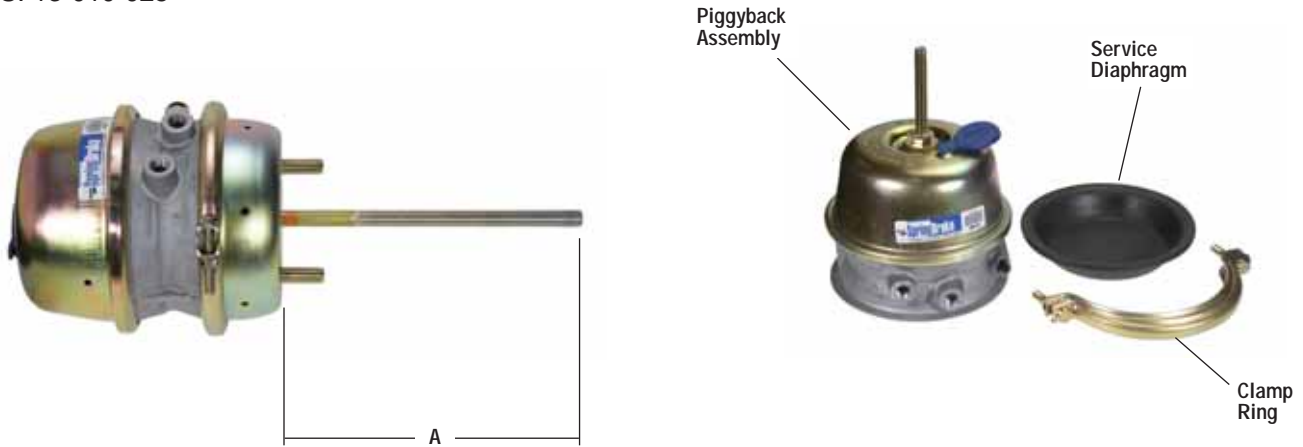

## Spring Brakes

V.M.R.S. 13-010-025

Type	Stroke	A Push Rod Length <sup>1</sup>	Spring Brake Service Pc. No.		Piggyback Kit <sup>3</sup>	Piggyback	Rubber Service Diaphragm	Service Return Spring
			Without Yoke	With Yoke <sup>2</sup>				
24/24	2.50"	8.00"	800829	K024851	K025325	5007124	802489	800919
24/30	2.50"	8.00"	800830	K022939	N/A	5007125		
30/30	2.50"	5.62"	802705	802631	5007610	5007126	802490	
		7.80"	800831	5007132N				
		9.75"	802547	N/A				
		12.00"	801300	N/A				
30/30	3.00" Long Stroke	8.00"	K022884	K022883	5011594	801377	801379	
		9.75"	802541	N/A				
30/36	2.50"	7.80"	800832	N/A	K024654	5007127	802490	
		8.00"	K022896	K022885				

<sup>1</sup> Push rod length measured in the fully retracted, zero stroke position.

<sup>2</sup> Yoke part number 228790N is included. See yoke information below.

<sup>3</sup> Piggyback kit includes: Piggyback assembly, clamp bands with hardware, and a rubber service diaphragm.

## Yoke Assemblies

For Brake Chambers  
& Rotochambers

V.M.R.S. 13-004-018

Yoke Assembly Pc. No.	A End to Pin	B Slot Width	C Pin Dia.	D Thread Size
205948N	1-3/4"	9/16"	1/2"	1/2-20
228790N	1-3/4"	9/16"	1/2"	5/8-18
228798N	1-3/4"	9/16"	5/8"	5/8-18
229496N	1-7/8"	13/16"	3/4"	5/8-18
282592N	2"	13/16"	3/4"	3/4-16

## Brake Chambers

Fully Threaded Push Rod

V.M.R.S. 13-010-034

Brake Chamber Type	Stroke	Service New Pc. No.	A Push Rod Length	Yoke Included	Rubber Diaphragm	Spring
16	2.25"	800823	8.60"	No	234189	234192
20	2.50"	802990	8.20"	No	234099	234129
24	2.50"	802987	7.80"	No	234100	234130
30	2.50"	801685	6.00"	No	234101	234131
		800826	7.60"	No		
		802933	7.60"	Yes		
		802988	7.75"	No		