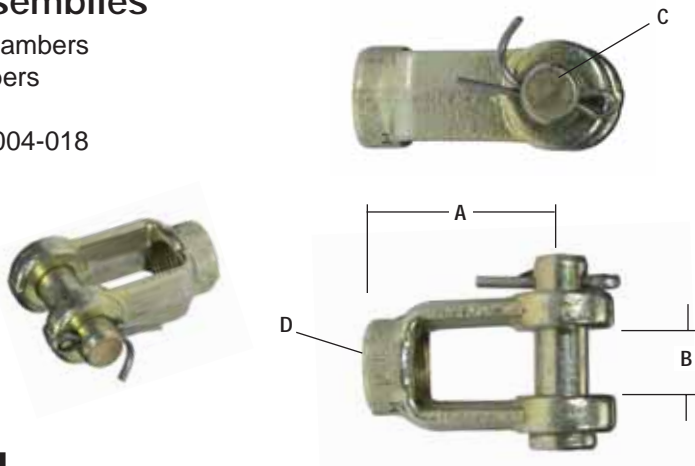

<sup>1</sup> Push rod length measured in the fully retracted, zero stroke position.

<sup>2</sup> Yoke part number 228790N is included. See yoke information below.

<sup>3</sup> Piggyback kit includes: Piggyback assembly, clamp bands with hardware, and a rubber service diaphragm.

## Yoke Assemblies

For Brake Chambers  
& Rotochambers

V.M.R.S. 13-004-018

Yoke Assembly Pc. No.	A End to Pin	B Slot Width	C Pin Dia.	D Thread Size
205948N	1-3/4"	9/16"	1/2"	1/2-20
228790N	1-3/4"	9/16"	1/2"	5/8-18
228798N	1-3/4"	9/16"	5/8"	5/8-18
229496N	1-7/8"	13/16"	3/4"	5/8-18
282592N	2"	13/16"	3/4"	3/4-16

## Brake Chambers

Fully Threaded Push Rod

V.M.R.S. 13-010-034

Brake Chamber Type	Stroke	Service New Pc. No.	A Push Rod Length	Yoke Included	Rubber Diaphragm	Spring
16	2.25"	800823	8.60"	No	234189	234192
20	2.50"	802990	8.20"	No	234099	234129
24	2.50"	802987	7.80"	No	234100	234130
30	2.50"	801685	6.00"	No	234101	234131
		800826	7.60"	No		
		802933	7.60"	Yes		
		802988	7.75"	No		

## Rotochambers

V.M.R.S. 13-010-034

Fully Threaded Push Rod

Spring

Diaphragm

Type	Service New Pc. No.	Port Size (NPT)	A Diameter	B Push Rod Length	Push Rod Thread	Diaphragm Material and Size			Spring
						Rubber	Neoprene	Diameter	
9	229814	1/4"-18	4-3/4"	13"	1/2"-20	234172	236524	4-5/16"	231481
12	229815	3/8"-18	5-9/32"	11"	1/2"-20	231506	236525	4-27/32"	231513
16	229816	3/8"-18	5-7/8"	7-7/8"	1/2"-20	231525	236526	5-7/16"	231531
20	229817	3/8"-18	6-13/32"	6-7/8"	1/2"-20	231982	236527	5-31/32"	231933
24	229818	1/4"-18	6-15/16"	5-13/16"	1/2"-20	231516	236528	6-7/16"	231522
30	229819	1/4"-18	7-17/32"	9-1/16"	5/8"-18	231543	236529	7-3/32"	231549
36	229820	1/4"-18	8-5/32"	8-1/16"	5/8"-18	231534	236530	7-21/32"	231540
50	229821	3/8"-18	9-13/32"	10-15/16"	3/4"-16	231491	236531	8-29/32"	231498