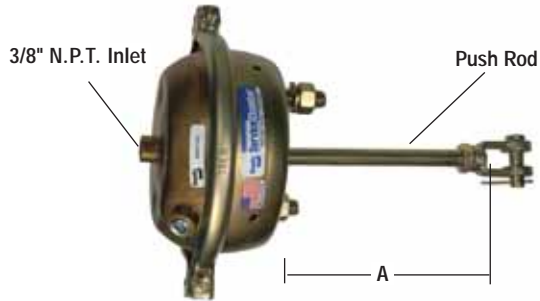

<sup>1</sup> Push rod length measured in the fully retracted, zero stroke position.

<sup>2</sup> Yoke part number 228790N is included. See yoke information below.

<sup>3</sup> Piggyback kit includes: Piggyback assembly, clamp bands with hardware, and a rubber service diaphragm.

## Yoke Assemblies

For Brake Chambers  
& Rotochambers

V.M.R.S. 13-004-018

Yoke Assembly Pc. No.	A End to Pin	B Slot Width	C Pin Dia.	D Thread Size
205948N	1-3/4"	9/16"	1/2"	1/2-20
228790N	1-3/4"	9/16"	1/2"	5/8-18
228798N	1-3/4"	9/16"	5/8"	5/8-18
229496N	1-7/8"	13/16"	3/4"	5/8-18
282592N	2"	13/16"	3/4"	3/4-16

## Brake Chambers

Fully Threaded Push Rod

V.M.R.S. 13-010-034

Brake Chamber Type	Stroke	Service New Pc. No.	A Push Rod Length	Yoke Included	Rubber Diaphragm	Spring
16	2.25"	800823	8.60"	No	234189	234192
20	2.50"	802990	8.20"	No	234099	234129
24	2.50"	802987	7.80"	No	234100	234130
30	2.50"	801685	6.00"	No	234101	234131
		800826	7.60"	No		
		802933	7.60"	Yes		
		802988	7.75"	No		

## Rotochambers

V.M.R.S. 13-010-034

Fully Threaded Push Rod

Spring

Diaphragm

Type	Service New Pc. No.	Port Size (NPT)	A Diameter	B Push Rod Length	Push Rod Thread	Diaphragm Material and Size			Spring
						Rubber	Neoprene	Diameter	
9	229814	1/4"-18	4-3/4"	13"	1/2"-20	234172	236524	4-5/16"	231481
12	229815	3/8"-18	5-9/32"	11"	1/2"-20	231506	236525	4-27/32"	231513
16	229816	3/8"-18	5-7/8"	7-7/8"	1/2"-20	231525	236526	5-7/16"	231531
20	229817	3/8"-18	6-13/32"	6-7/8"	1/2"-20	231982	236527	5-31/32"	231933
24	229818	1/4"-18	6-15/16"	5-13/16"	1/2"-20	231516	236528	6-7/16"	231522
30	229819	1/4"-18	7-17/32"	9-1/16"	5/8"-18	231543	236529	7-3/32"	231549
36	229820	1/4"-18	8-5/32"	8-1/16"	5/8"-18	231534	236530	7-21/32"	231540
50	229821	3/8"-18	9-13/32"	10-15/16"	3/4"-16	231491	236531	8-29/32"	231498